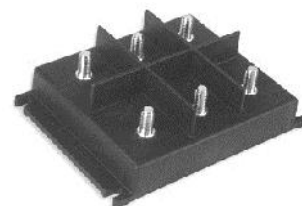

Flashers & Power Supplies

Halogen and LED Flashers

ULF22	Universal LED flasher, 2 outlet, 5 amps
ULF28	Universal LED flasher, 2 channel, 8 outlet
ULF44	Universal LED flasher, 4 channel, 4 outlet, 60 watts per channel
3TERM	2 outlet, 20 amp, 3 terminal
AFM1660	16 outlet, 60 watts, Certified Ambulance flasher
AFM560	5 outlet, 60 watt flasher, Halogen/LED Ambulance flasher
AFL530	5 outlet, 30 watts, Certified LED Ambulance flasher
UHF2150A	Headlight/Grille light flasher, positive or negative headlight switching (not for Impala)
700	Wig-Wag Headlight flasher, flashes (2) loads, up to 8 amps ea.
710	120-175 FPM multi-mode flasher, alternating double flash, automatically changes to both lights flashing at the same time, flashes (2) loads, up to 8 amps ea.
711	120-175 FPM multi-mode flasher, conventional wig-wag pattern alternates with a "double pop" signal, flashes (2) loads, up to 8 amps ea.
FHLP-CV	Headlight flasher Crown Victoria police package "06-newer
FHL-HL	Headlight flasher, universal, positive side switched
FHLP-IMP	Headlight flasher, with plug and play connectors "06-newer Impala
FHL-TAIL	Taillight flasher, universal
7301-0000-00	Weldon ambulance flasher, solid state

Whelen Power Supply (Strobe)

UPS64LXA	4 outlet, 75 watt
CS240	2 outlet, 40 watt
CSP660	6 outlet, 60 watt
CSP690	6 outlet, 90 watt

AFM 1660
16 outlet halogen/LED flasher. with 65-watt output . five year warranty

CSP690

700 Flasher
Flashes two loads, up to 8-amps each

7301-0000-00
Solid start epoxy case. Program up to three lamps per channel. Isolated terminals prevent accidental shorts.

Flashers & Power Supplies