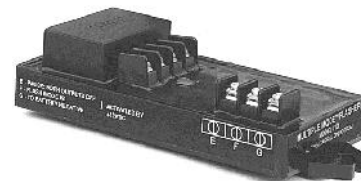

Flashers & Power Supplies

Halogen and LED Flashers

ULF22	Universal LED flasher, 2 outlet, 5 amps
ULF28	Universal LED flasher, 2 channel, 8 outlet
ULF44	Universal LED flasher, 4 channel, 4 outlet, 60 watts per channel
3TERM	2 outlet, 20 amp, 3 terminal
AFM1660	16 outlet, 60 watts, Certified Ambulance flasher
AFM560	5 outlet, 60 watt flasher, Halogen/LED Ambulance flasher
AFL530	5 outlet, 30 watts, Certified LED Ambulance flasher
UHF2150A	Headlight/Grille light flasher, positive or negative headlight switching (not for Impala)
700	Wig-Wag Headlight flasher, flashes (2) loads, up to 8 amps ea.
710	120-175 FPM multi-mode flasher, alternating double flash, automatically changes to both lights flashing at the same time, flashes (2) loads, up to 8 amps ea.
711	120-175 FPM multi-mode flasher, conventional wig-wag pattern alternates with a "double pop" signal, flashes (2) loads, up to 8 amps ea.
FHLP-CV	Headlight flasher Crown Victoria police package "06-newer
FHL-HL	Headlight flasher, universal, positive side switched
FHLP-IMP	Headlight flasher, with plug and play connectors "06-newer Impala
FHL-TAIL	Taillight flasher, universal
7301-0000-00	Weldon ambulance flasher, solid state

Whelen Power Supply (Strobe)

UPS64LXA	4 outlet, 75 watt
CS240	2 outlet, 40 watt
CSP660	6 outlet, 60 watt
CSP690	6 outlet, 90 watt

AFM 1660
16 outlet halogen/LED flasher. with 65-watt output . five year warranty

CSP690

700 Flasher
Flashes two loads, up to 8-amps each

7301-0000-00
Solid start epoxy case. Program up to three lamps per channel. Isolated terminals prevent accidental shorts.

Flashers & Power Supplies