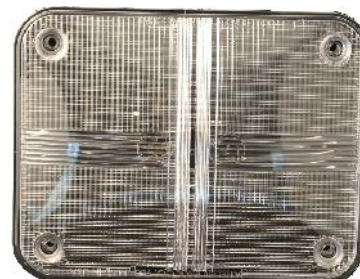

68-1183581-10

700 Series w/Seal, 7" x 3"

68-1183582- S	Vertical Optic
68-3183573- S	Non Optic
02-036341 RCS	Vertical Optic, Red/Clear Split

68-3183573-5S

900 Series, 9" x 7"

68-1183542-*	Vertical Optic
68-1984100-*	Vertical Optic. Dual Linear LED
68-1182268-*	Non Optic
68-1983892-30	Clear Optic, Scene

68-1181583R1S

64 Series w/Seal, 6 1/2" x 4"

68-1181363- S	Vertical optic
68-1182117- S	Non-Optic
68-1181583 L1S	Left Arrow
68-1181583 R1S	Right Arrow

73 Series w/Seal, 7" x 3"

68-1181370- S	Vertical Optic
----------------------	----------------

97 Series, 9" x 7"

01-0481349-*	Cross pattern optic
02-0361457-13	Two piece scene, 13 degree
02-0361457-26	Two piece scene, 26 degree

02-0361457-13

Lenses

Brake/Tail/Turn Lights

2010-1170-30

2030-7100-10

LITE83