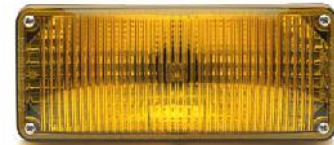

700 Series

700 Series 3 1/16"H x 7 1/4"W

70F000*R

7EFLANGE

HOUS-712

700 SERIES

700 Series Linear Strobe

702000*R Lighthouse, Without Flange, Replace * with Lens color

700 Series 5mm LED Brake/Tail/Turn & Back-Up

70A00TAR Amber Turn, Populated Arrow w/o flange

70BTT Brake/Tail/Turn with Red lens 700 series

70C00VCR Interior/Backup Light, Minimum intensity

70C00WCR Interior/Backup Light, Maximum intensity

700 Series LED

Replace * with LED color or Lens color

70*02S*R Amber, Blue or Red, w/o flange, requires flasher

70C02SCR White LED, w/clear lens, w/o flange, requires flasher

70*02F*R Amber, Blue or Red, w/o flange, includes internal flasher & steady burn

70C02FCR White LED, w/clear lens, w/o flange, inc. internal flasher & steady burn

700 Series Snap-in Halogen

70F000*R Halogen Lighthouse, Replace * with lens color desired

70J000CR Back-Up light, w/o flange

70X000RR Brake/Tail/Turn, w/o flange

70X000TR Amber arrow, w/o flange

700 Series Options

73FKIT Mounting kit to convert 700 series to fit in old style 73 series hole cutouts

7FLANGEB Black flange kit

7EFLANGE Chrome-plated flange kit

7CAST1 Polished cast aluminum housing for lighthouse.

7CAST3 Polished cast aluminum housing for 3 lighthouses

GEKT98LP Grille light bezel for Ford E-series, 1997-2001. Drivers side.

GEKT98RP Grille light bezel for Ford E-Series, 1997-2001. Passenger side.

7EGRILP Grille-master chrome housing kit with swivel

7EGRILB Grille-master black housing kit with swivel bracket for 700 series linear strobe

HOUS-712 CPI under headlight bezel for 700 series passengers side

HOUS-713 CPI under headlight bezel for 700 series drivers side