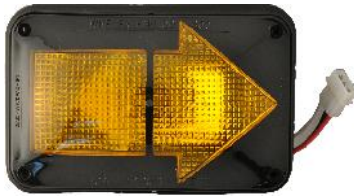

Warning Lights

600 Series 4 1/8"H x 6 1/2"W

60X000TR

Warning Lights

600 Series 5mm LED Brake/Tail/Turn & Back-Up

60A00TAR Amber Turn, Populated Arrow w/o flange

60BTT Brake/Tail/Turn w/red lens 600 Series

60C00VCR Interior/Back-Up Light, Minimum intensity

60C00WCR Interior/Back-Up Light, Maximum intensity

600 Series Super-LED

Replace * with LED color or Lens color

60*02S*R Amber, Blue or Red, w/o flange, requires flasher

60C02SCR White LED, w/clear lens, w/o flange, requires flasher

60*02F*R Amber, Blue or Red, w/o flange, includes internal flasher & steady burn

60C02FCR White LED, w/clear lens, w/o flange, Inc. internal flasher & steady burn

600 Series Snap-in Halogen

60F00*R Halogen lighthouse, Replace * with lens color desired

60J000CR Back-Up light, w/o flange

60X000RR Brake/Tail/Turn, w/o flange

60X000TR Amber Arrow, w/o flange

600 Series Options

64FKIT Mounting kit to convert 600 series to fit in old style 64 series hole cutouts

6FLANGEB Black flange kit

6EFLANGE Chrome-plated flange kit