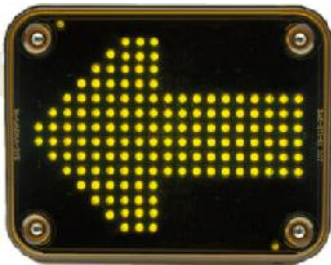

GEKT98LP Grille light bezel for Ford E-series, 1997-2001. Drivers side.

GEKT98RP Grille light bezel for Ford E-Series, 1997-2001. Passenger side.

7EGRILP Grille-master chrome housing kit with swivel

7EGRILB Grille-master black housing kit with swivel bracket for 700 series linear strobe

HOUS-712 CPI under headlight bezel for 700 series passengers side

HOUS-713 CPI under headlight bezel for 700 series drivers side

Warning Lights

900 Series
7 1/8" Hx9 1/8" W

90A00TAR
LED Turn Signal.

90E000ZR
Gradient Scene Light.