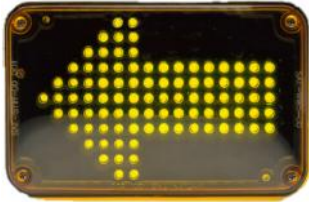

Warning Lights

600 Series 4 1/8"H x 6 1/2"W

60A00TAR