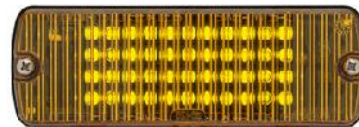

5S*00F*R	Red or Amber, surface mount
5S*00F*R	Blue or White, surface mount
50*00F*R	Red or Amber, requires optional mounting
	Blue or White, requires optional mounting
5SR00XRR	Brake/Tail/Turn, with 2 flash patterns, surface mount

500 Series Mounting Options

5FLANGEB	Black trim ring, kit
5FLANGEC	Chrome trim ring, kit
5FLANGEP	Polished aluminum trim ring
5GROMMET	Grommet mount, kit
52SMAB	Black surface mount adapter, strobe only, requires flange
5TSMAB	Black surface mount adapter, TIR6 Super-LED only
5TSMAC	Chrome plated surface mount adapter, TIR6 Super-LED only
HOUS-5260*	Housing for 500 Series Grille light (State Left or Right)

500 Series 1 5/8"Hx5"W

500 Series TIR6 Super LED

25 Scan-Lock flash patterns with phase1 and phase 2 for alternating and simultaneous flashing.

500 Series 5mm LED, Surface mount

14 Scan-Lock flash patterns plus steady-burn